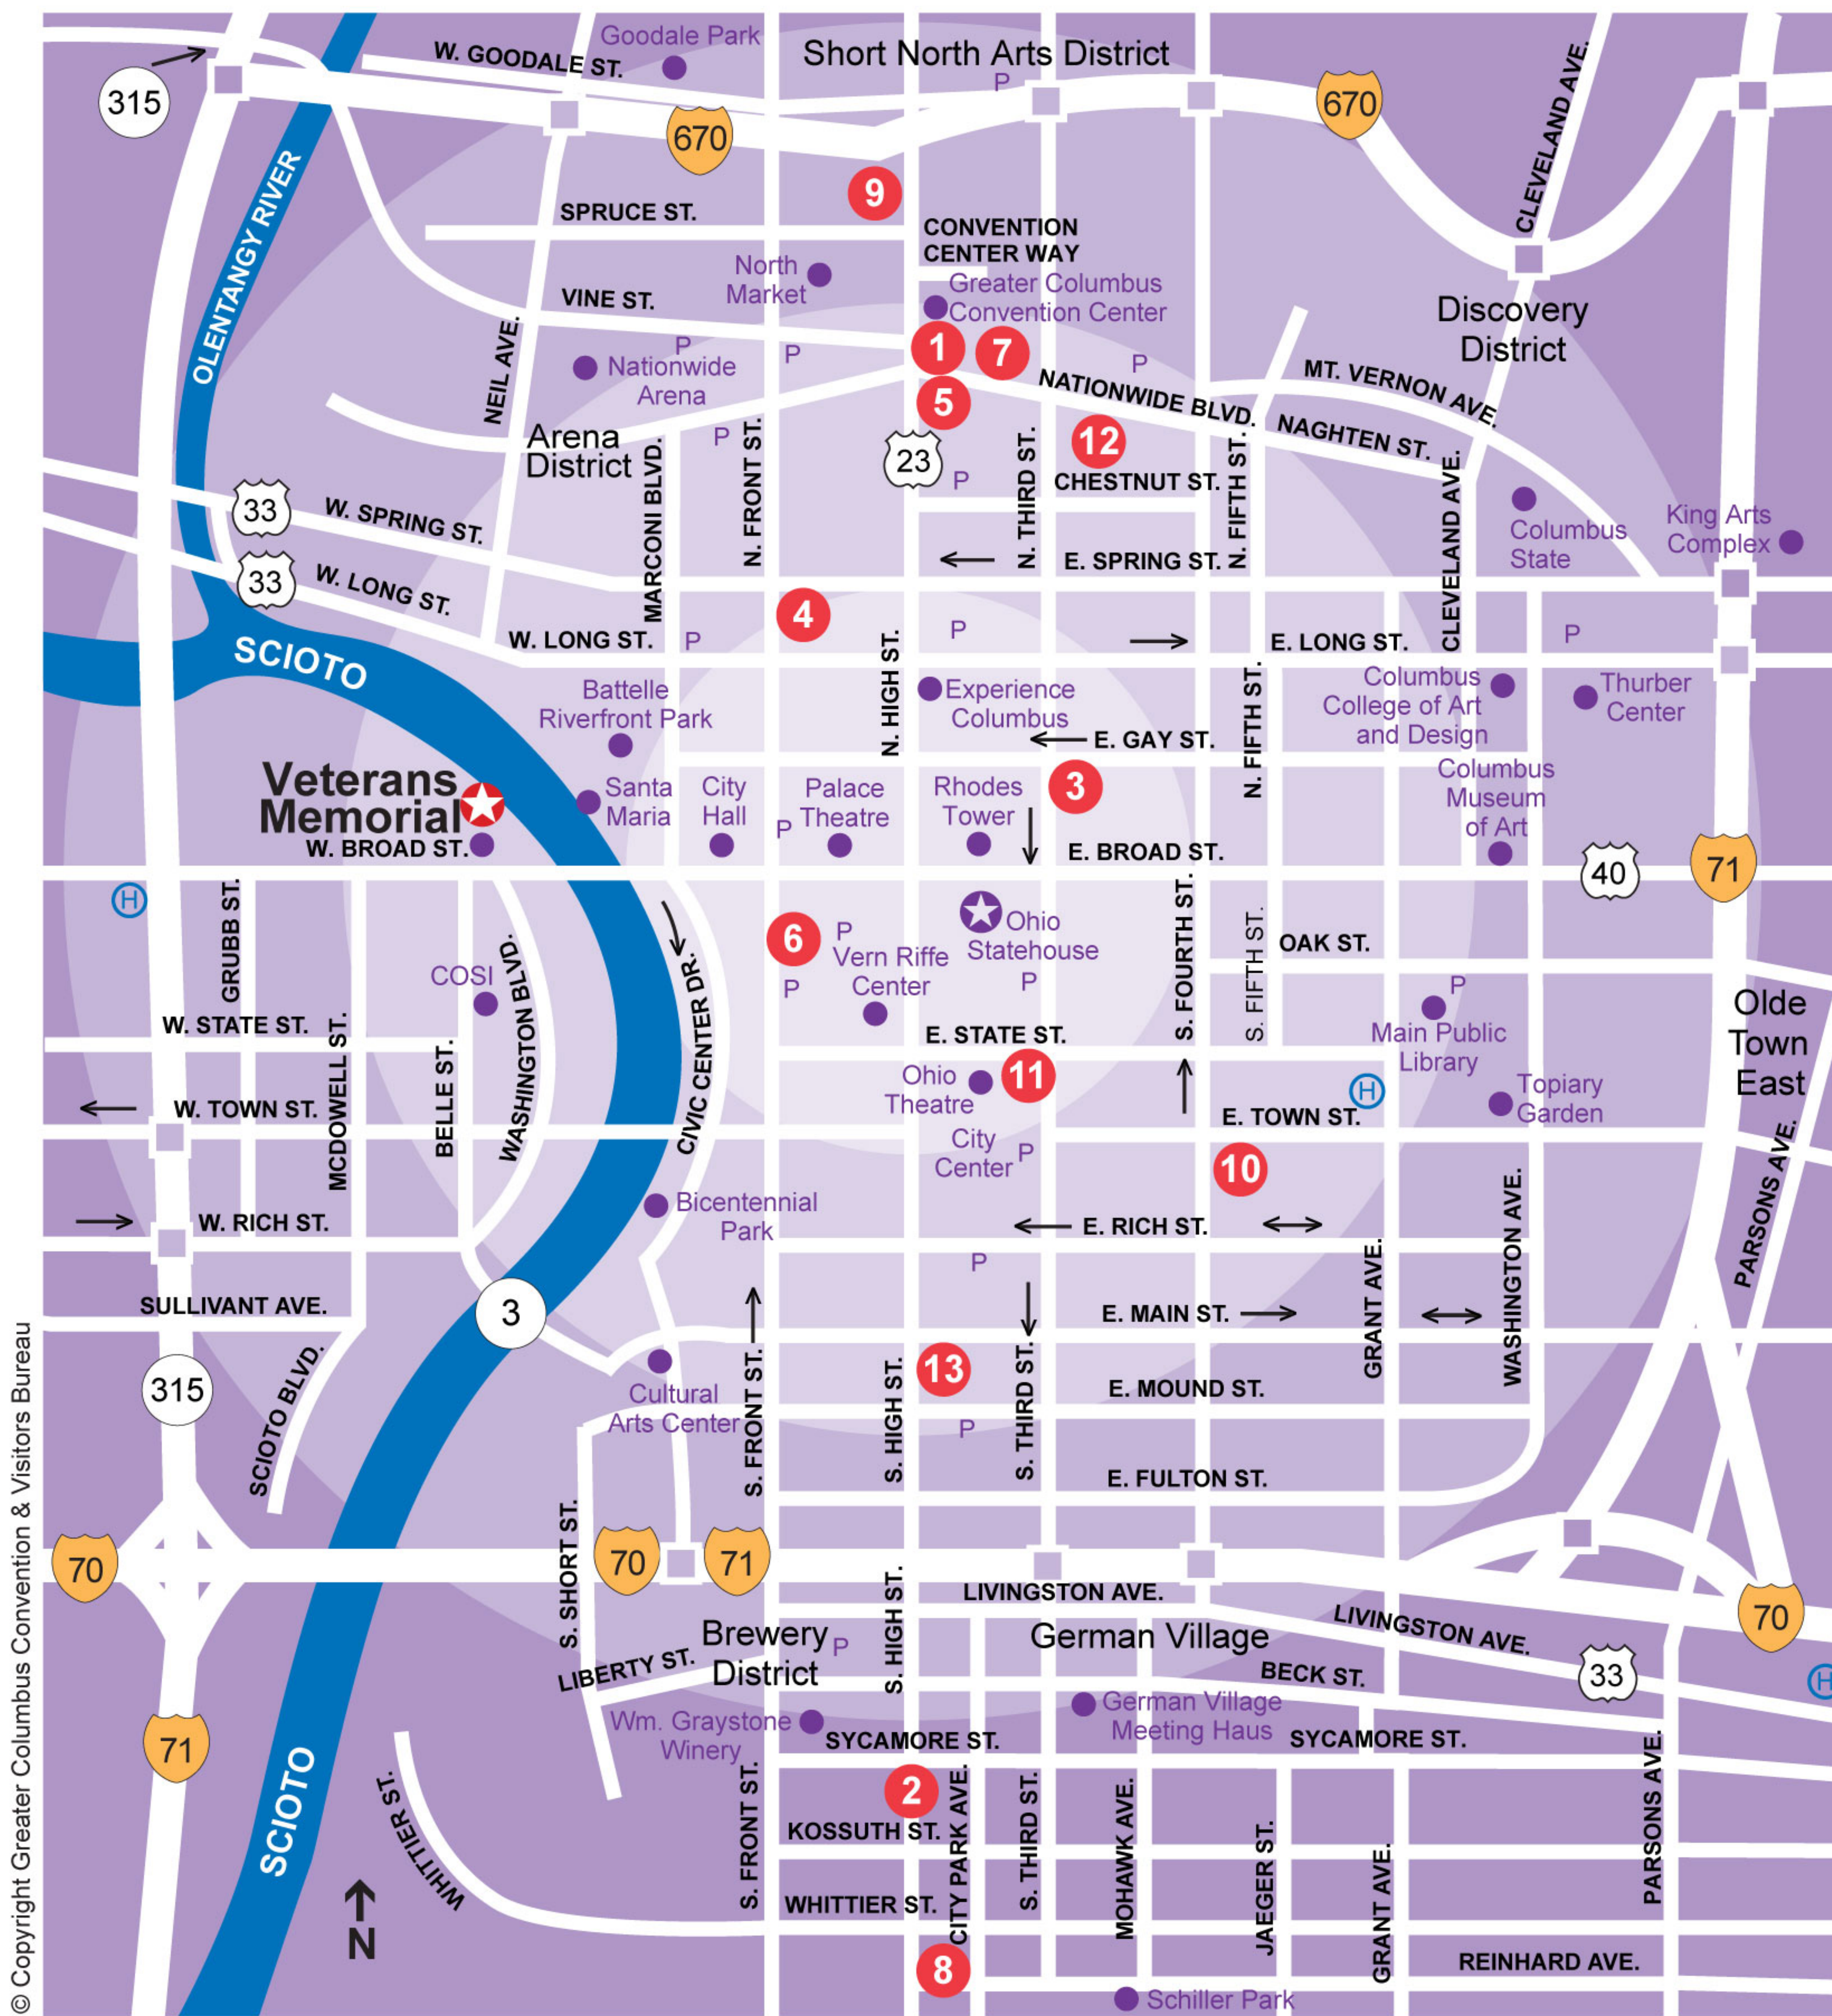

Downtown Columbus Hotels

Approximate walking time from Broad and High Sts.

10 minutes 20 minutes 30 minutes

P =Parking Garage
H =Hospital

Hotel

Blocks from Veterans Memorial

- | | |
|---|----|
| 1. Arena District Hyatt Regency | 8 |
| 2. Best Western Clarmont Inn & Suites | 11 |
| 3. The Columbus, A Renaissance Hotel | 5 |
| 4. Courtyard by Marriott | 5 |
| 5. Crowne Plaza | 8 |
| 6. DoubleTree Guest Suites | 3 |
| 7. Drury Inn & Suites Convention Center | 9 |
| 8. German Village Inn | 14 |
| 9. Hampton Inn & Suites | 9 |
| 10. Holiday Inn Center Center | 7 |
| 11. Hyatt on Capitol Square | 5 |
| 12. Red Roof Inn | 9 |
| 13. Westin Great Southern | 7 |